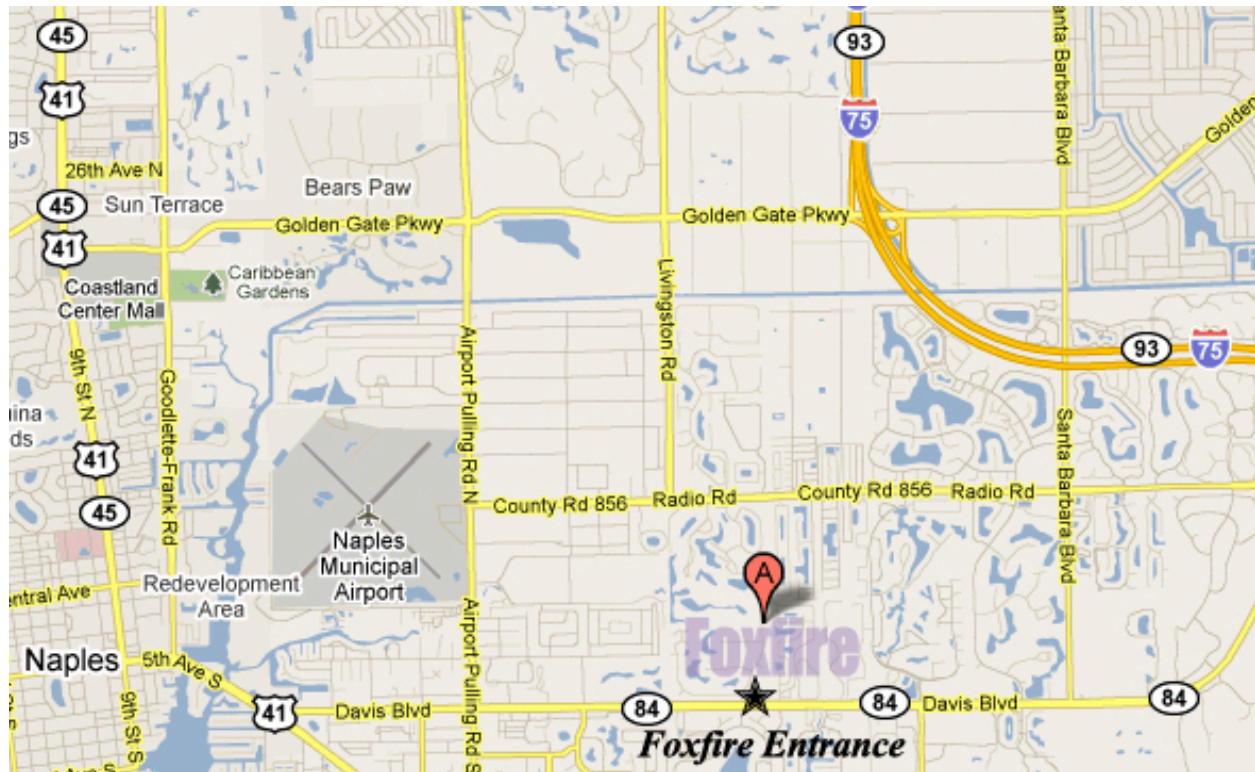

The Foxfire Clubhouse 1030 Kings Way Naples FL

The entrance to the Foxfire community is located on the north side of Davis Boulevard approximately 1 1/4 mi. east of Airport Pulling Road.

Upon entering, continue on Kings Way and the Club will be on your left.